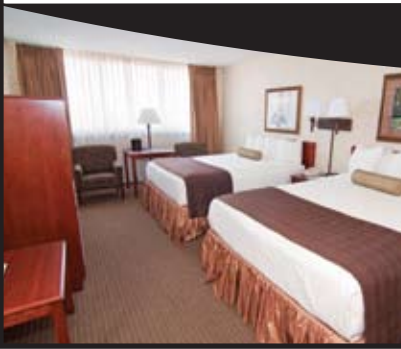

RESERVATIONS: (800) 528-1234

Located off I-94 at Marion St. Exit and I-35 E at Kellogg Blvd. Exit

MEETING/BANQUET FACILITIES:

Meeting space offer a variety of seating configurations to suit your needs - Total of 6,343 sq.ft.
Sweetwater Catering - onsite - full catering menus available
Friendly & Professional Staff
Audio/Visual equipment rental available

Room Name	Size (LxW)	Banquet	Theatre	ClassRm	U Shape	Conf
Capitol Hall <i>(made up of Gilbert, Buffington, & Prentiss)</i>	41x75	250	400	150		
Gilbert	41x25	50	110	60		
Buffington	41x25	50	110	60		
Prentiss	41x25	50	110	60		
St. Anthony	37x37	40	30	35	30	
John Ireland B/R	18x15					10
Ramsey B/R	24x19					12
Sibley	24x38	50	80	50	50	

Each Best Western® branded hotel is independently owned and operated.